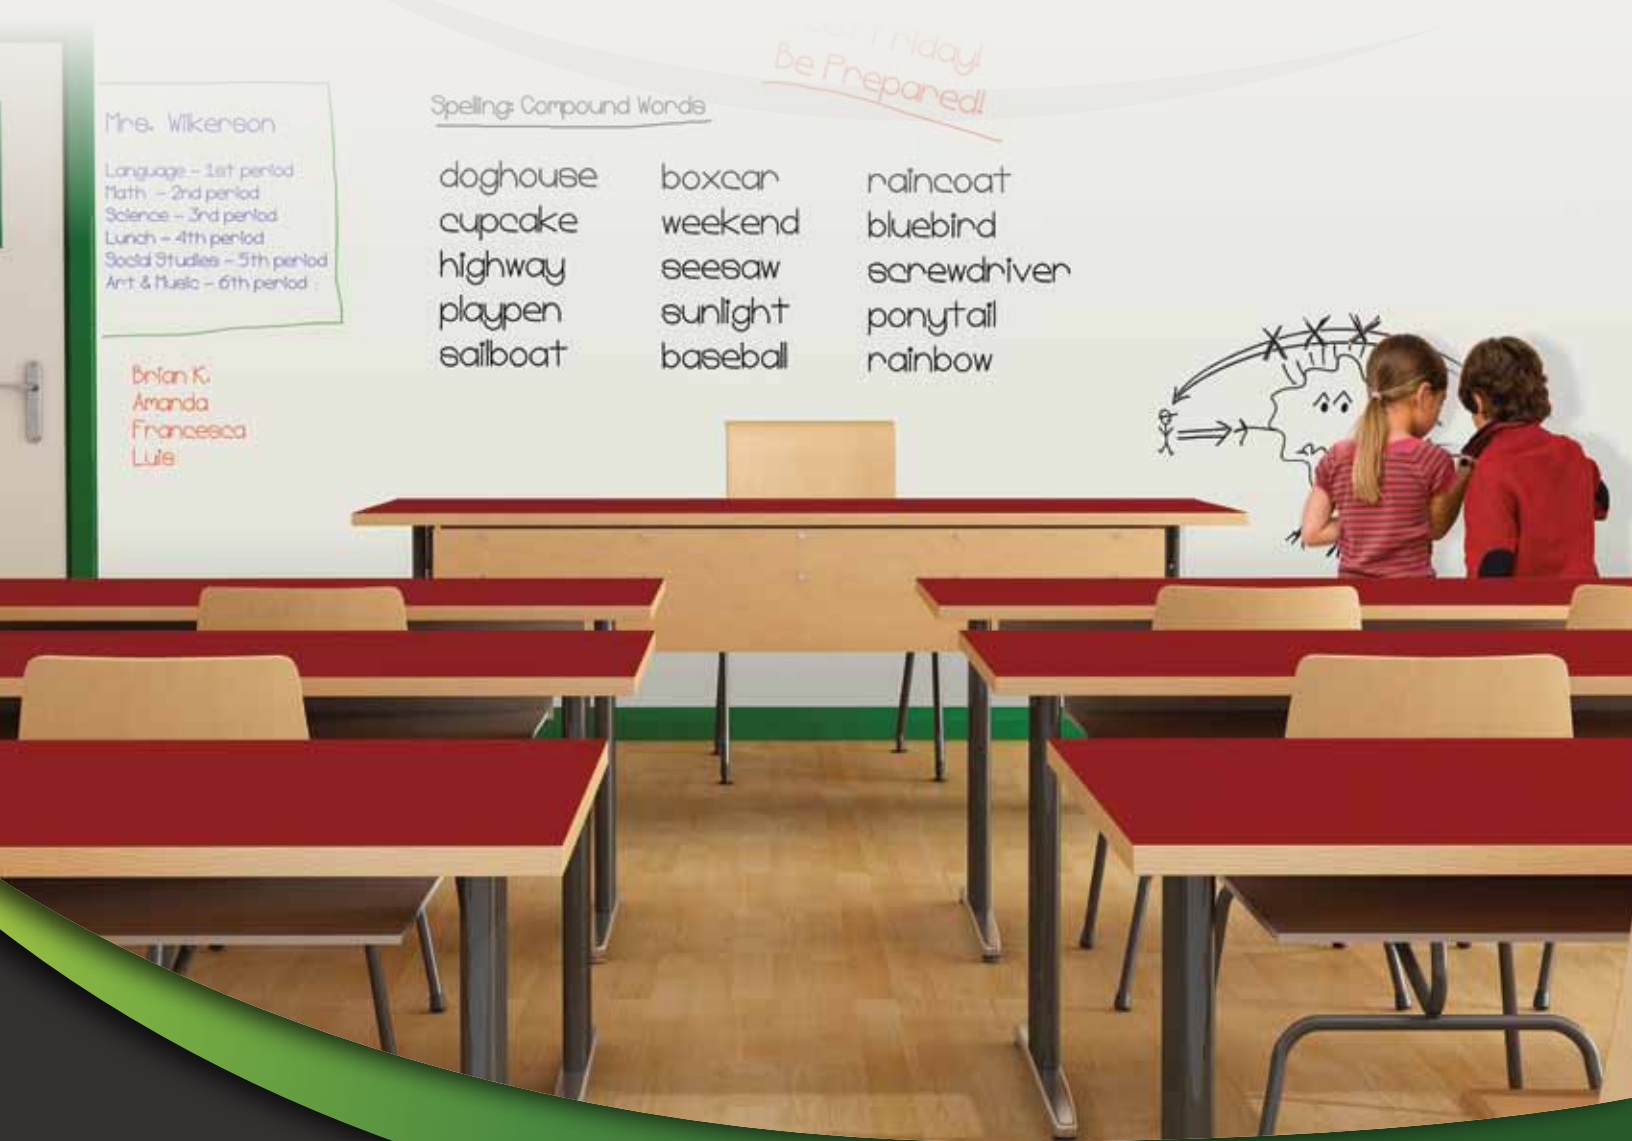

Sharewall

Create • Communicate • Collaborate

Expand Your Reach

- **Lightweight and flexible, Sharewall™ installs as easily as other wallcoverings with simple instructions for time and money savings.**

- **Specially engineered aluminum steel alloy creates a remarkably durable, pliant and versatile surface that lays flat to facilitate easy application of adhesive.**

COMMUNICATE

create

collaborate

- With Sharewall™ you have an endless array of options for mounting styles and configurations, from horizontal, vertical, railroad, framed and unframed to suit your space.
- Unlike paints and films, Sharewall™ is engineered from a porcelain coated aluminum/steel alloy for the ultimate in flexibility making it ideal for pillars and curved walls.
- The aluminum/steel alloy is magnetic and can be mounted with either foam tape or mastic to conform to a variety of surfaces.
- When unrolled, the lightweight surface remains flat so adhesive application and installation is a snap!
- Sharewall™ can be overlapped or butted together for nearly invisible seams in any location.
- The Sharewall™ surface is durable, and will erase cleanly, even after heavy use. Other markerboard surfaces can become stained with frequent use over a short period and can be difficult to clean. Sharewall surfaces will not retain "ghosts" of past images or develop that overall foggy appearance that is seen with many markerboards.
- Works with accessories, markers and Magnetic Q-Tray.
- Available in glossy off-white, matte off-white or matte grey for an enhanced projection clarity and minimized glare.
- Sharewall™ emits no VOCs for improved indoor air quality.
- Unique trim options available. See back page for images!
- 50 year surface guarantee and TAA compliant.