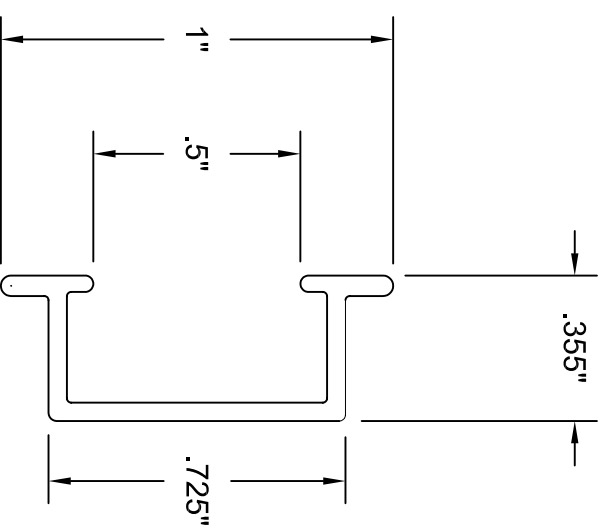

# 1" DISPLAY RAIL

1" FLAG HOLDER

1" MAP WINDER

1" HOOK CLIP

INSERTS ARE 1/4" NATURAL CORK OR OPTIONAL COLORED CORK OR RUBBERTACK

**BESTRITE MANUFACTURING**