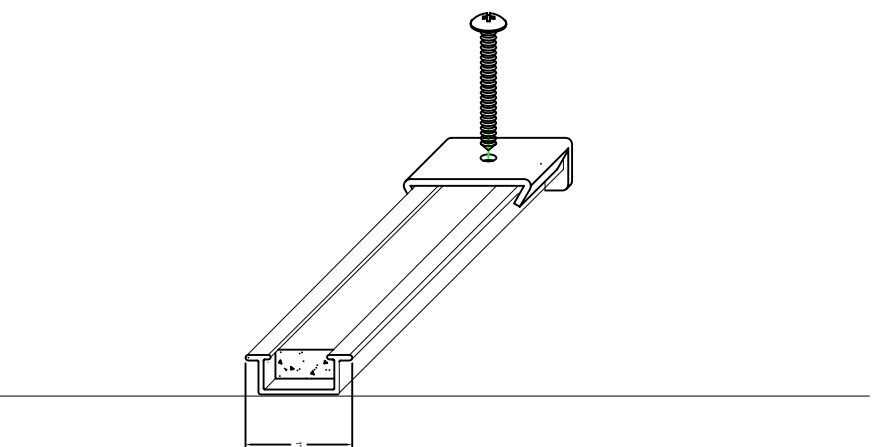

# 1" DISPLAY RAIL

1" FLAG HOLDER

1" MAP WINDER

1" HOOK CLIP

INSERTS ARE 1/4" NATURAL CORK OR OPTIONAL COLORED CORK OR RUBBERTACK

**BESTRITE MANUFACTURING**