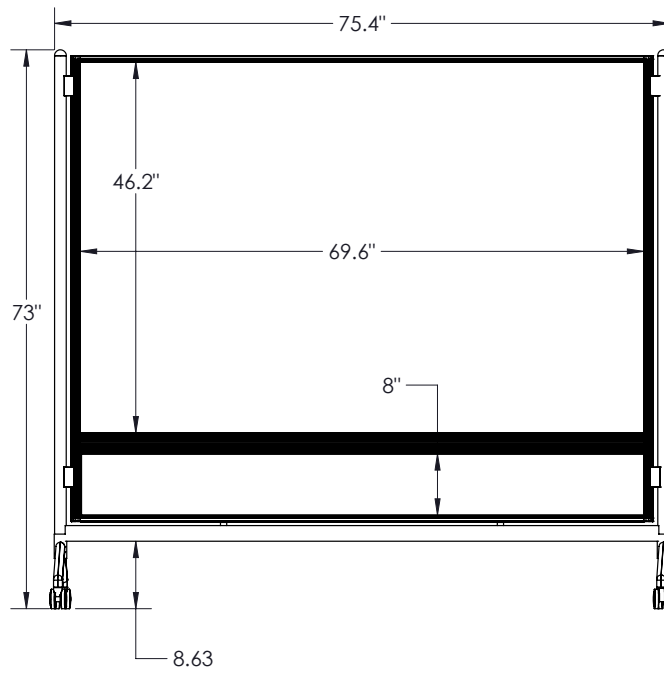

DOC Glass Room Divider

Model Numbers: 8201X-XXXX, 8221X-XXXX

OVERVIEW

D.O.C. Glass Room Dividers allow you the freedom to divide, organize, and customize your space to fit your individual needs.

PANEL

Double-sided tempered safety glass is backed with steel to accept rare earth magnets. Glass comes standard with gloss white. Panel is 1/2" thick. Two size options available (58"Hx46.3" and 58"Hx69.6").

FRAME

Panels are trimmed in anodized aluminum which clips onto 14 Ga round steel tube uprights. Uprights insert into a 1/4" thick steel tube base with 12 Ga tapered steel tube legs. Kickplate is similarly trimmed and available in standard or custom laminates.

CASTERS

Dual-wheel casters are 2.5" diameter with push in stems. All casters are locking.

CERTIFICATIONS

Indoor Advantage Gold certified.

OPTIONS/ACCESSORIES

Trim available in silver or black.

Connectors available to join panels side by side.

AVAILABLE OPTIONS

Base Model No.	Description	Panel Dimensions	Overall Dimensions
8201D-XXXX	D.O.C. Glass Room Divider - Silver	58"H X 46.3"W	73"H X 52"W X 20"D
8201G-XXXX	D.O.C. Glass Room Divider - Silver	58"H x 69.6"W	73"H x 75.4"W x 20"D
8221D-XXXX	D.O.C. Glass Room Divider - Black	58"H X 46.3"W	73"H X 52"W X 20"D
8221G-XXXX	D.O.C. Glass Room Divider - Black	58"H x 69.6"W	73"H x 75.4"W x 20"D