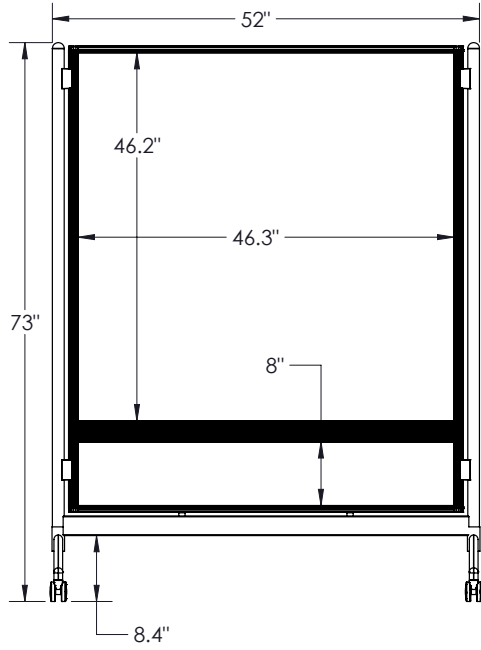

8221D/8201D